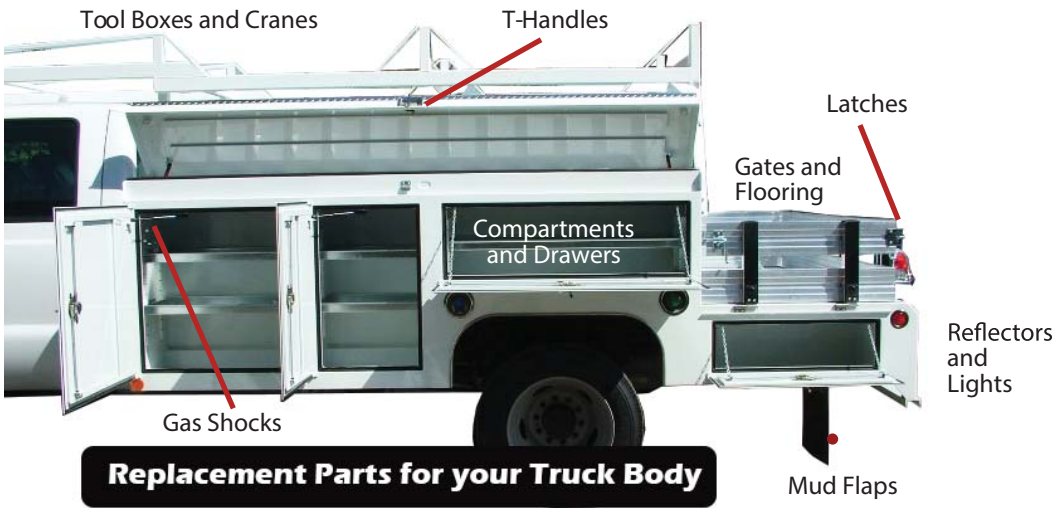

**Southern
California**

2693 Rubidoux Blvd.
Jurupa Valley, CA 92509

REMEMBER:
We do Authorized
Crane Inspections
and
Truck Body
Repair

**Call Us Toll-Free
1-800-858-2883**

SL-021 (June 2017)

Everything for your SCELZI Truck Body!